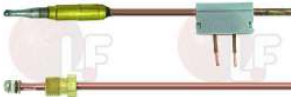

ELFRAMO 17100003

Thermostats

3444169 SINGLE-PHASE THERMOSTAT 220°C
with manual reset
complete with wiring
capillary length 1500 mm - 15A 250V
bulb $\varnothing$ 5x125 mm
for Fryer gas (ELFRAMO) FG125 - FG157 - FG159
FG307 - FG309 - GBD10 - GB10 - GMD2532
GMD2542 - GM2532 - GM2542 - GWD12 - GWD12ELT
GWD20 - GWD20ELT - GW12 - GW12ELT - GW20
GW20ELT