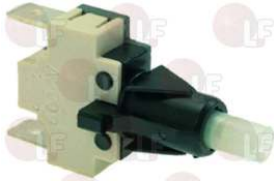

Switches

1319082 SINGLE-POLE PUSH BUTTON 16A 250V

ELFRAMO 28160253

3319383 THREE-POLE SWITCH 16A 250V
for Bratt pan (FAGOR) SBG-915IMBP