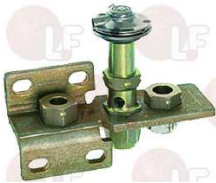

ELFRAMO 33110002

3020009 TWO-FLAME PRINTED PILOT BURNER SIT
without sparking plug, gas nozzle and gasket

ELFRAMO 00032790