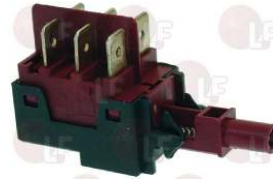

ELFRAMO 33110001

Switches

1319082 SINGLE-POLE PUSH BUTTON 16A 250V

ELFRAMO 28160253

3319383 THREE-POLE SWITCH 16A 250V
for Bratt pan (FAGOR) SBG-915IMBP

ELFRAMO 28160275

Telethermometers

3441008 BLACK TELETHERMOMETER \varnothing 52 mm 0-120°C
plastic case
PVC covered capillary 1500 mm
bulb \varnothing 6.5x2.6 mm